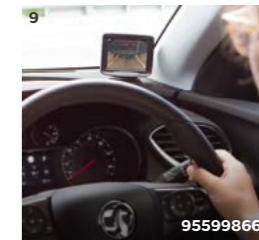

Practical solution to organise your small bits and bobs whilst driving.

£16

8 FLEXCONNECT iPAD CRADLE

There's no 'are we nearly there yet?' with fully adjustable positioning for watching movies, reading or typing in comfort.

£113

Free FlexConnect bracket with any purchase of a FlexConnect product.*

9 REAR VIEW CAMERA

Enhances the Park Pilot system, catching all possible obstacles behind the vehicle.

£277

Price includes fitting.
Manual transmission only.