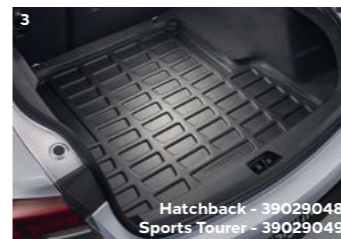

3 CARGO LINER

Let your car's load area take a beating without the worry. This semi-rigid moulded plastic liner provides maximum protection, yet is easily removed for cleaning.

£86