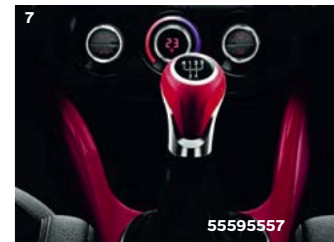

YOUR CORSA, YOUR STYLE.

You're already spoilt for choice with the attention-seeking Corsa. But now you can make it even more your own.

Inside or out, choose the styling that's got you all over it.

And if you want to get as adventurous as your Corsa looks, no problem. Add a roof carrier and the weekend's yours for the taking. Bikes, kayaks, skis, snowboards, the Corsa can handle it all.

As if just driving it isn't fun enough.

DECAL PACKAGE SPORT BONNET, ROOF AND TAILGATE

Customise your Corsa with a striking decal kit for instant individual style.

£188 13450836
White 3 door shown.
Includes fitting.

1 VELOUR FLOOR MATS

Pay attention to the details from top to toe with smart new floor mats.

£62
Set of four.

2 ROOF BASE CARRIER

Open up your options with a base for a range of attachments from Thule®, for adventures of all kinds.

£145

3 VXR PEDAL COVERS

Give your Corsa's interior a bold look with a complete kit for manual transmission models in brushed, polished metal.

£149

4 ARMREST

Our handy centre armrest with interior storage for all your bits and bobs. Folds upwards when you're not using it.

£104
Includes fitting.

6 DOOR MIRROR CAPS – CARBON FLASH

Stand out from the crowd with stunning outside mirror covers.

£41
Also available in white.
Includes fitting.

7 GEAR STICK AND GAITER

The coloured leather shift knob is an eye-catching feature for a really sporty look. Other colours are available.

£66
Red 'n' Roll shown.
Includes fitting.

8 ALLOYS

Our snazzy alloys are designed to show off your Corsa to perfection.

£873 16" 4 Double-Spoke
Black shown. Includes fitting.
Other options available.

9 INTERIOR TRIM KIT

Give your Corsa's interior a smart new look.

£191
White shown. Other colours available. Excludes IntelliLink.
Includes fitting.