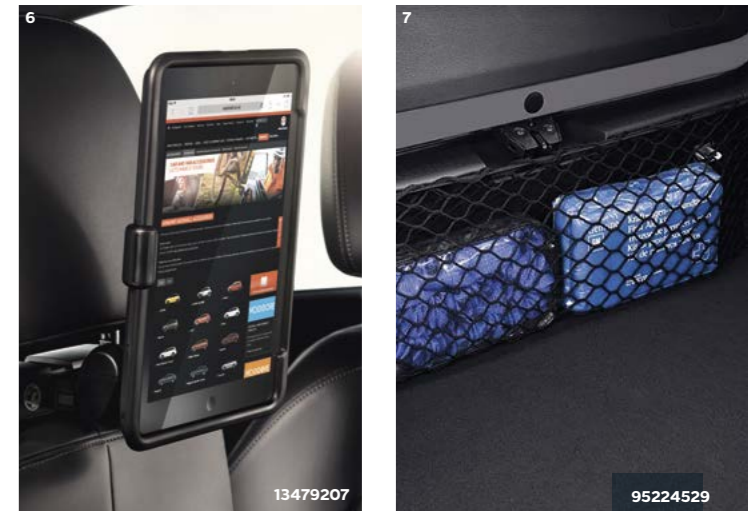

VIVA. LIVE A LITTLE LARGER.

Don't let its small size fool you - the VIVA can do everything you need it to and more.

Like filling the boot for that family trip. Or keeping your interior tip-top with a cup holder organiser and stylish floor mats. You can even add some privacy shades to help keep out the sun, and those nosey parkers.

VELOUR FLOOR MATS - SET OF FOUR

Protect your floors from everyday wear and tear with our essential classic black floor mats with white VIVA lettering.

£62 39090613

1 BODY SIDE MOULDING KIT

Special body side mouldings, styled specifically for the Vauxhall VIVA, that protect against stone chips and minor blemishes.

£157

Includes fitting.

2 CUP HOLDER ORGANISER

Practical solution to organise your small bits and bobs whilst driving.

£16

3 CARGO STORAGE BOX

A robust organiser solution with dividers offering protection for the cargo area of the VIVA and helping contain stored gear. Perfect for quickly organising and securing groceries, sports equipment, tools and gardening items etc.

£90

4 CARGO LINER

Nothing takes a beating like your car's luggage area. This convenient cargo mat will keep your boot compartment clean and protected.

£55

5 PRIVACY SHADES

These handy privacy blinds will provide shade for your passengers and add another level of security to your VIVA. Available for the rear side and tailgate windows.

£62 Tailgate Windows
£62 Rear Side Windows

6 FLEXCONNECT iPad MINI

The iPad mini cradle enables fully adjustable positioning for watching movies, reading, and typing. Simply detach from the adapter to take your iPad mini with you in the holder.

£105

Free FlexConnect bracket with any purchase of a FlexConnect product.*

7 CARGO NET

Flexible solution that holds light items in place in the luggage compartment.

£79

Includes fitting.