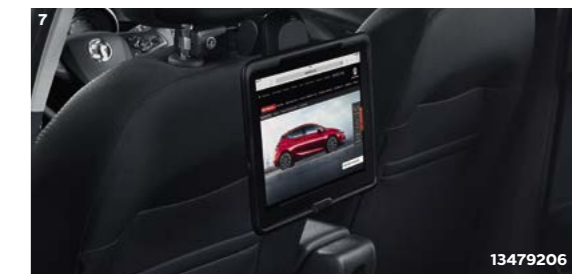

THE ZAFIRA TOURER. ANYTHING GOES.

Plan a great escape with the Zafira Tourer and no-one or nothing gets left behind.

With a roof base carrier, you can take whatever you like, wherever you like.

A roof box full of camping gear one week, your skis and snowboards the next.