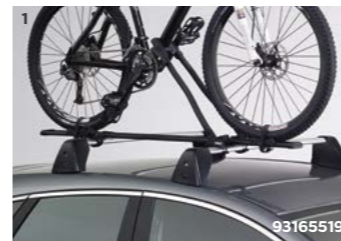

NEW INSIGNIA. MADE TO MAKE YOUR LIFE EASY.

When you're always on the road, you need a car that's always prepared – wherever you go and whatever you're up to.

Luckily, there are plenty of smart ways to make your New Insignia even more brilliant, from our versatile FlexOrganiser storage system to roof bars and cycle carriers. You can add even more style too, with our smart velour floor mats and stainless steel door sills.

Work or play, your New Insignia is ready.

ALLOYS

Choose the alloys that suit your style from our range.

£1,034 39098760

18-inch five twin-spoke.
Excluding 16 diesel.

1 THULE® BIKE CARRIER PRORIDE 591

Got another set of wheels to carry? This easy-to-handle bike carrier will safely and securely transport your bike, wherever you're travelling to. Base carrier required.

£85