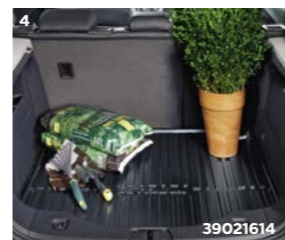

4 CARGO LINER

Let your car's load area take a beating without the worry. This semi-rigid moulded plastic liner provides maximum protection, yet is easily removed for cleaning.

£79

5 VELOUR FLOOR MATS

Keep your floors safe from mud and grime in style with a set of four smart velour mats.

£57

6 DECAL STYLING KIT

Give your Mokka X a daring new look with a vinyl styling kit that really stands out.

£199

Includes fitting.

7 SPLASH GUARDS

For effective protection against paint damage and water splashes.

£49 Front (pair)

£48 Rear (pair)

Includes fitting.