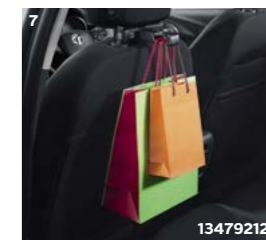

NEW INSIGNIA. MADE TO MAKE YOUR LIFE EASY.

When you're always on the road, you need a car that's always prepared – wherever you go and whatever you're up to.

Luckily, there are plenty of smart ways to make your New Insignia even more brilliant, from our versatile FlexOrganiser storage system to roof bars and cycle carriers. You can add even more style too, with our smart velour floor mats and stainless steel door sills.

Work or play, your New Insignia is ready.

ALLOYS

Choose the alloys that suit your style from our range.

£1,034 39098760

18-inch five twin-spoke.
Excluding 16 diesel.

1 THULE® BIKE CARRIER PRORIDE 591

Got another set of wheels to carry? This easy-to-handle bike carrier will safely and securely transport your bike, wherever you're travelling to. Base carrier required.

£85

2 VELOUR MATS

Keep your floors safe from mud and grime in style with a set of four smart velour mats.

£53

3 CARGO LINER

Let your car's load area take a beating without the worry. This semi-rigid moulded plastic liner provides maximum protection, yet is easily removed for cleaning.

£86

4 STAINLESS STEEL DOOR SILLS

Make a stylish entrance with aluminium-look door sills that protect your paintwork.

£28

Set of two.

FLEXCONNECT RANGE

An all-purpose modular system. Attach the FlexConnect Bracket to the headrest of the front seat to use our range of accessories.

5 FLEXCONNECT BRACKET

£21 13479199
Special offer of free bracket with any FlexConnect product.*

6 FLEXCONNECT TABLE

A foldaway tray keeps your things where you need them. There's a cup holder for drinks too.

£74

Special offer of free bracket with any FlexConnect product.*

7 FLEXCONNECT HOOK

Handbags, shopping bags, small pieces of luggage – just hang them on this universal hook to keep them neatly to hand.

£31