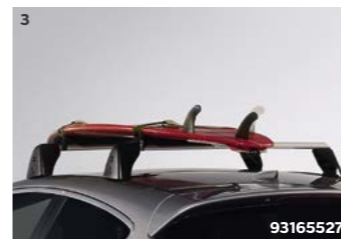

3 THULE® SURFBOARD CARRIER ALUMINIUM 833

Developed and tested by surfers for hassle-free beach trips, designed for one board and two masts.

£80

Base carrier required.