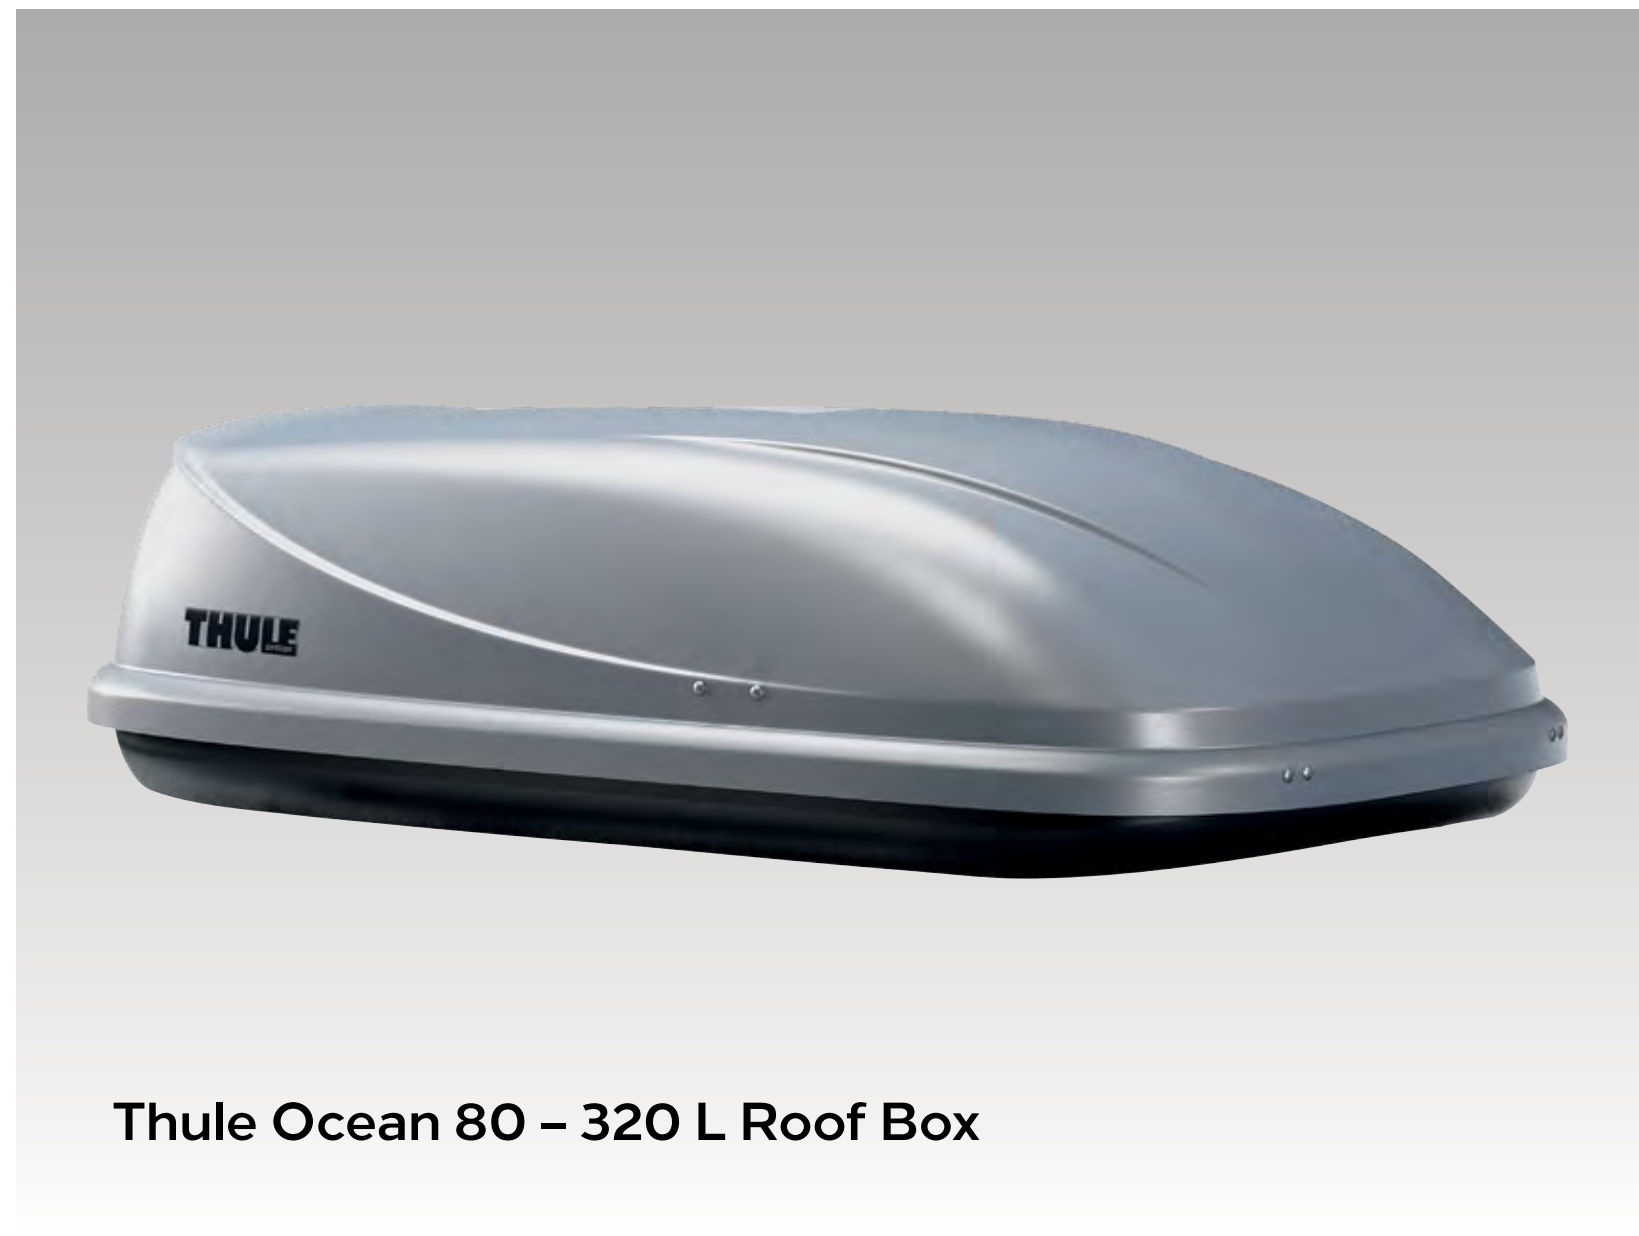

Thule Ocean 80 – 320 L Roof Box