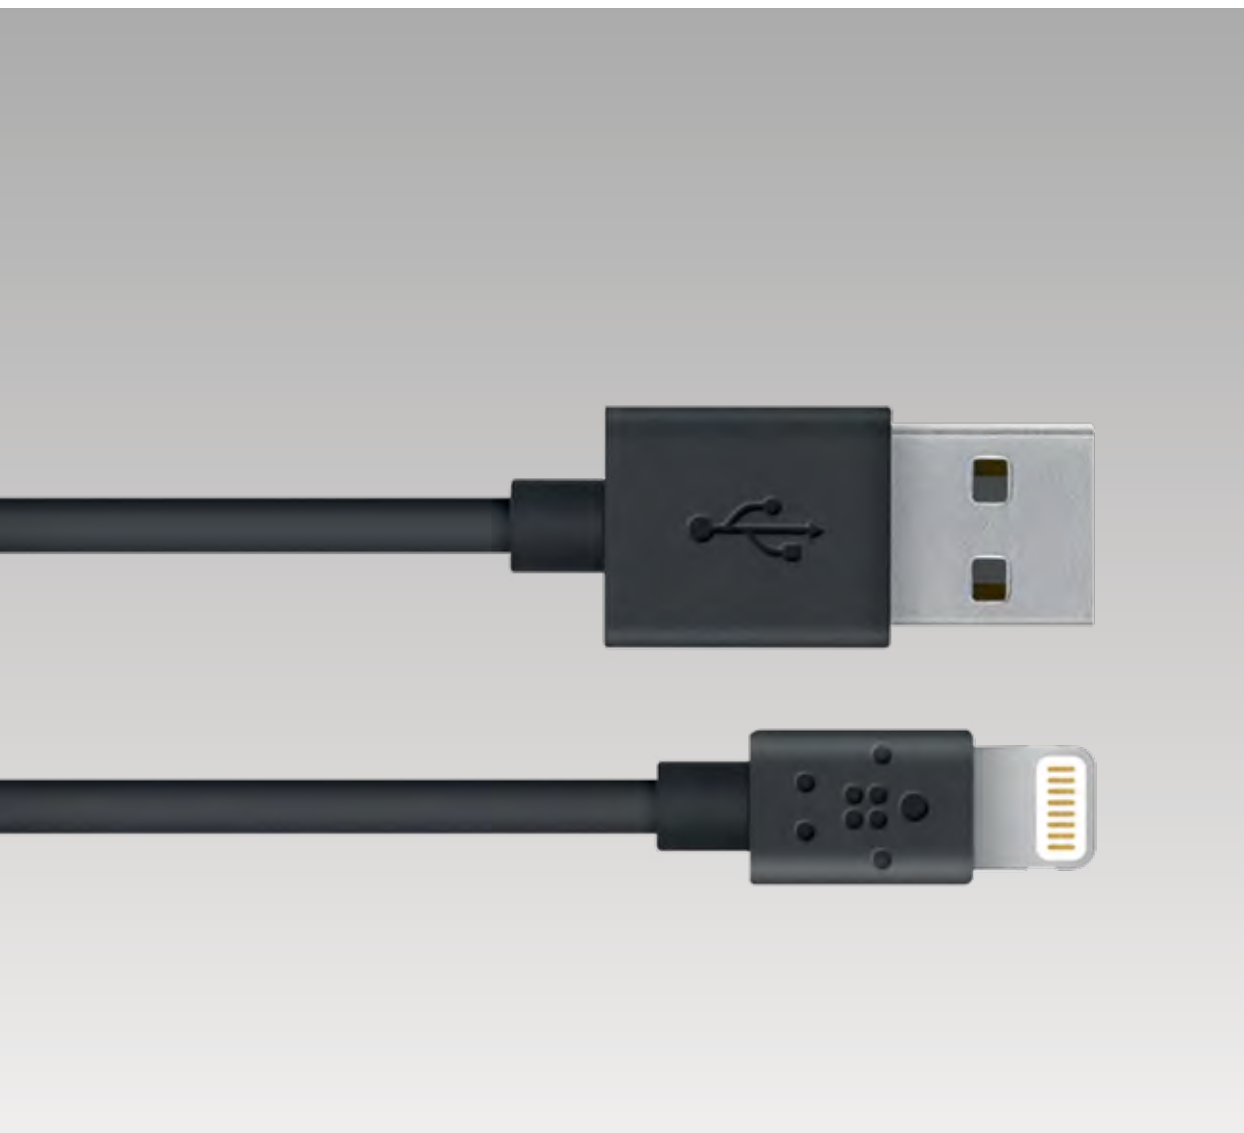

Adjustable mount compatible with 6-inch devices.

Part No. UKNMBAVM

Universal Car Charger with Lightning Cable

Charge and sync your device.

Part No. UKNMBLCK

Universal Car Cup Phone Mount

Adjustable cup holder mount compatible with 6-inch devices.

Part No. UKNMBCHM

Road Rockstar

4-Port Car Charger with extending USB hub.

Part No. UKNMBRRS

Universal Car Charger with USB-C Cable

Charge your USB-C device.

Part No. UKNMBTCK

Universal Car Charger with Micro-USB

USB-C Charge/Sync Cable

Lightning to USB Cable

Micro-USB Charge/Sync Cable

2-Port Universal Car Charger

Universal Car Charger with Micro-USB

Charge your device rapidly and safely.

Part No. UKNMBMCK

USB-C Charge/Sync Cable