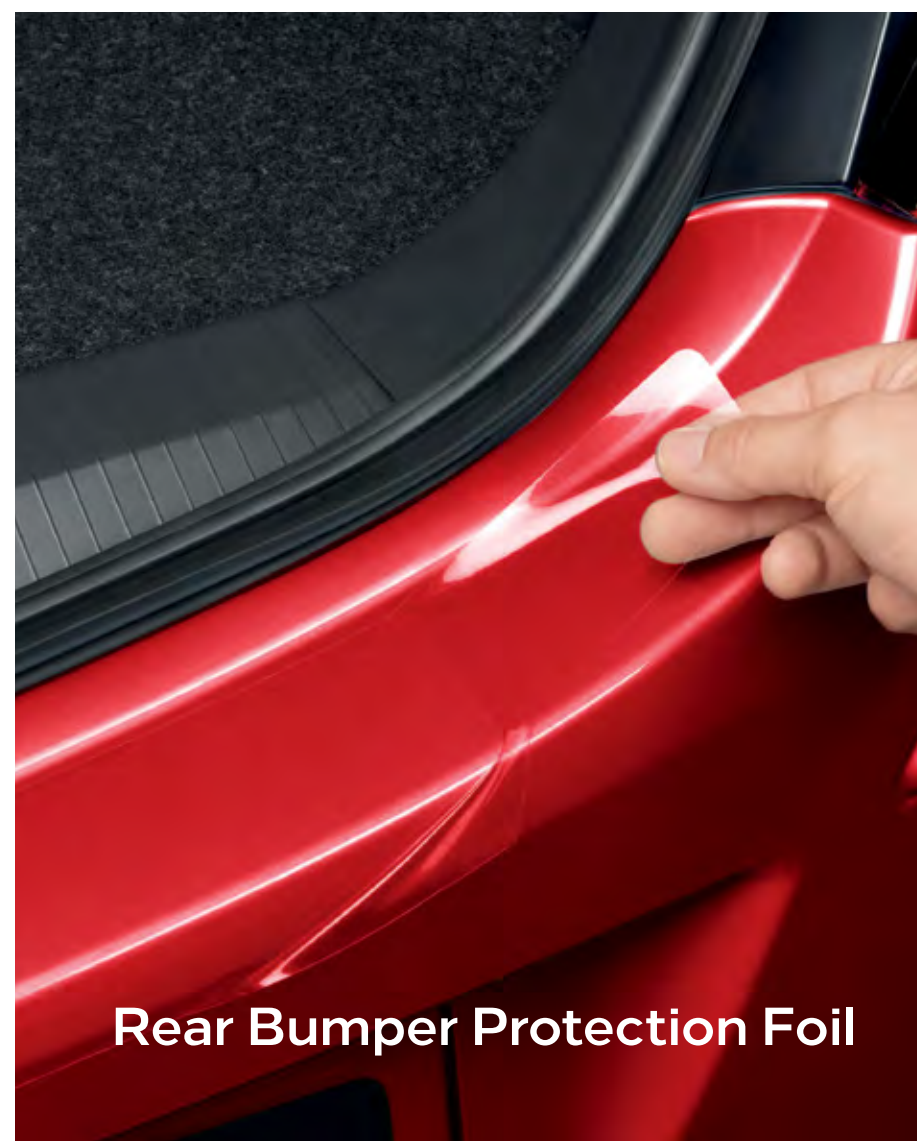

Illuminated Door Sills

Stainless Steel Door Sills

Roof Base Carrier

Splash Guards

Door Mirror Covers – Black

Rear Bumper Protection Foil

Exterior

Roof Base Carrier