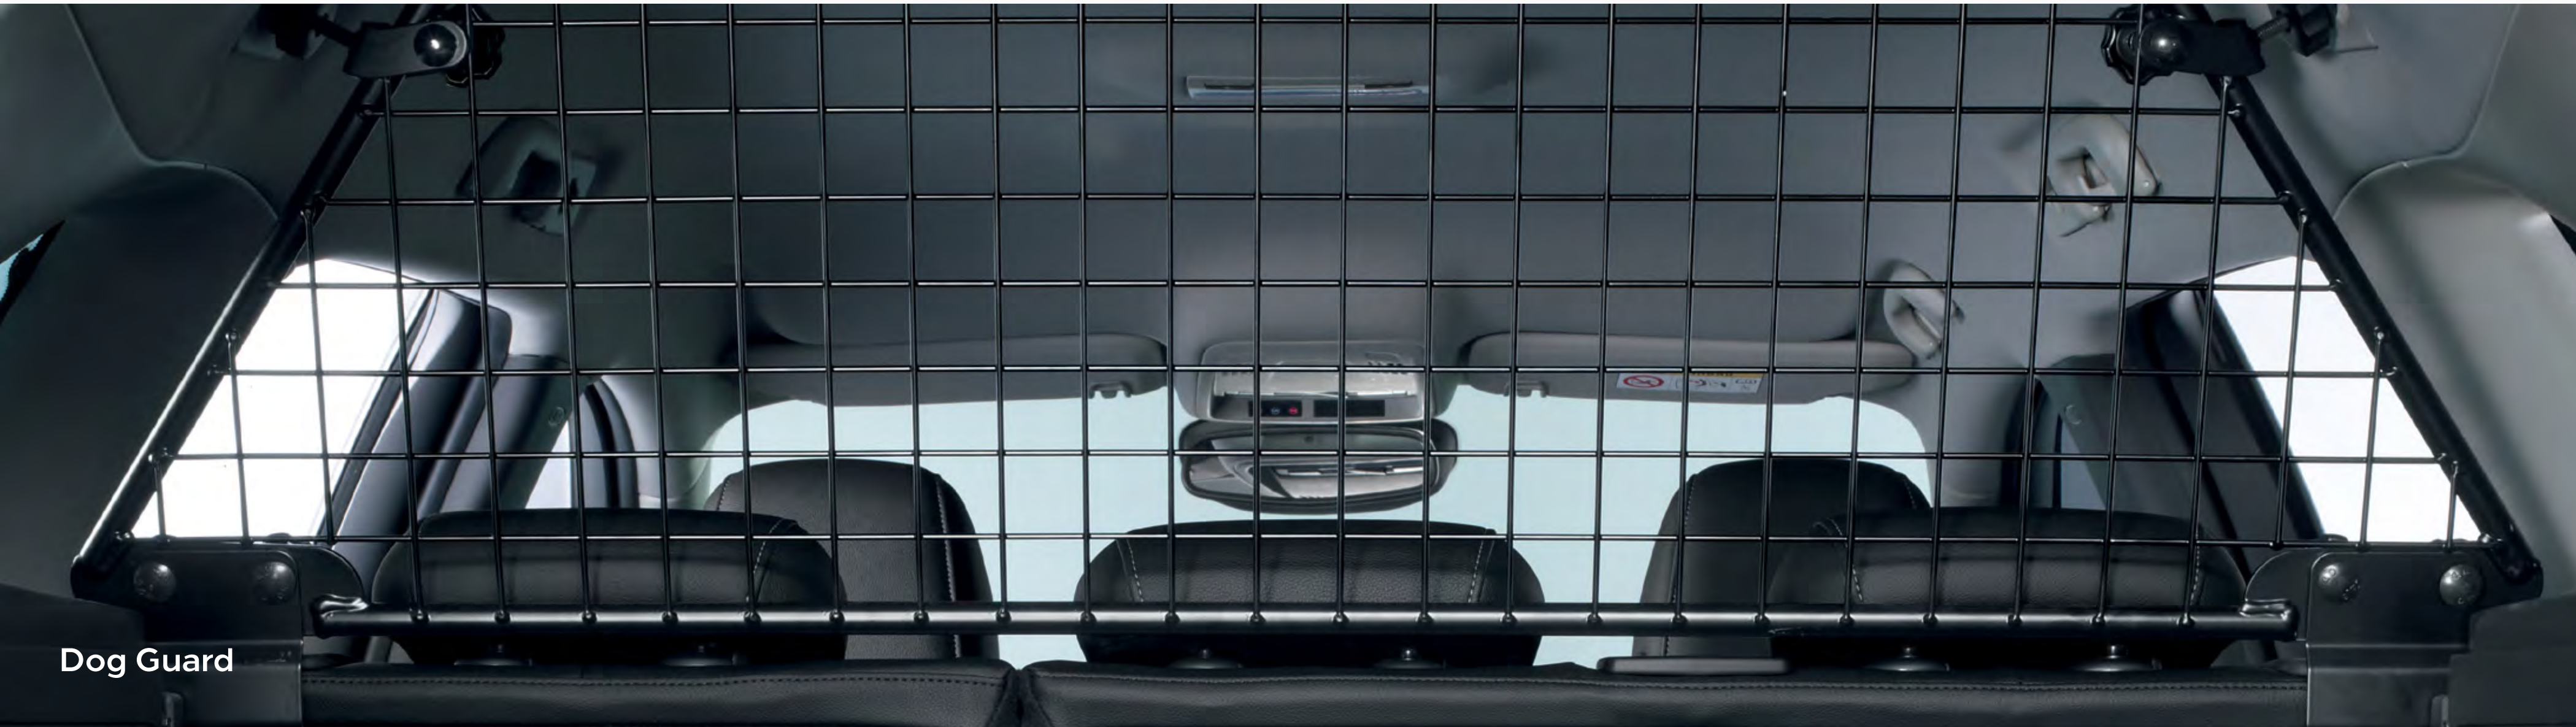

Astra

Pet Pack
(Sports Tourer only)

Keep your pet safe and sound, while also guarding your boot against paw prints and scratches while you're on the road.

Dog Guard

Part No. 39062252

Cargo Liner

Part No. 13499238