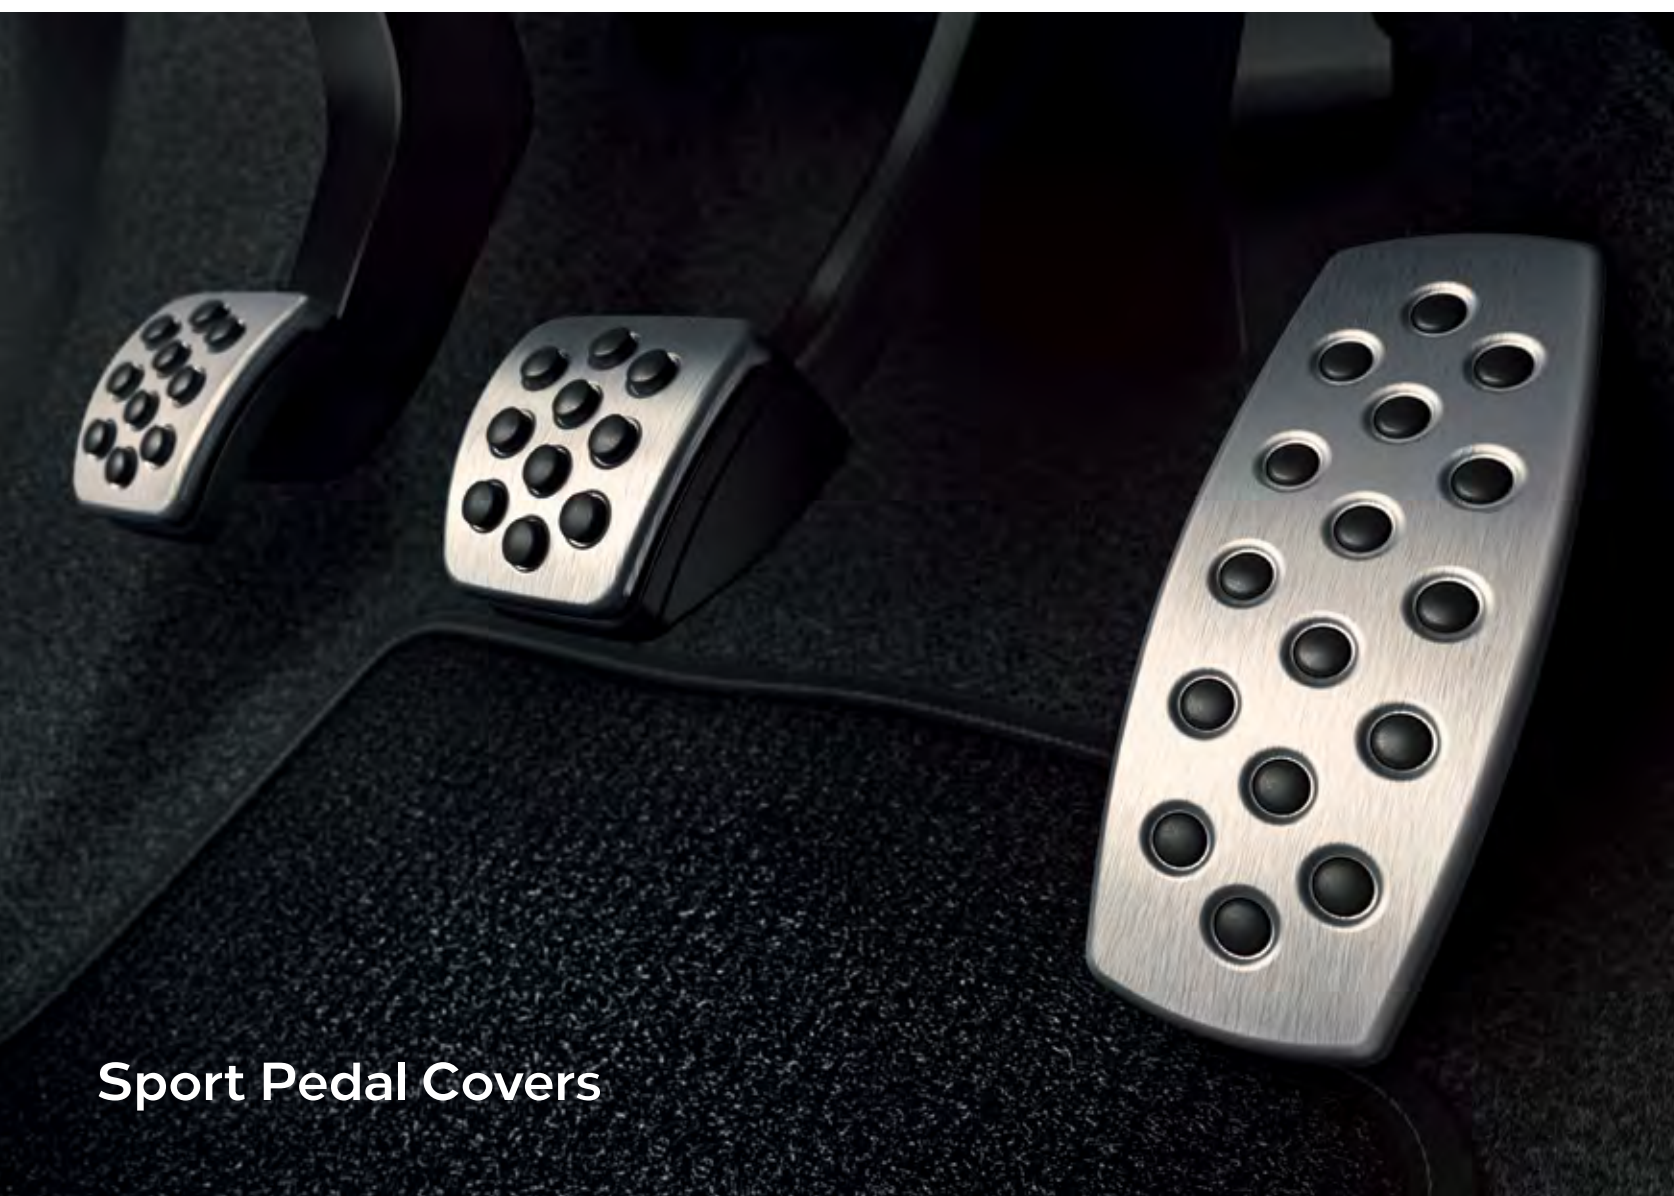

Sport Pedal Covers

Privacy Shades

Door Sills

Take your styling up a notch with these smart door sills. They protect against scuffs too.

Set of two

Illuminated
Part No. 39088989

Stainless Steel
Part No. 13466723