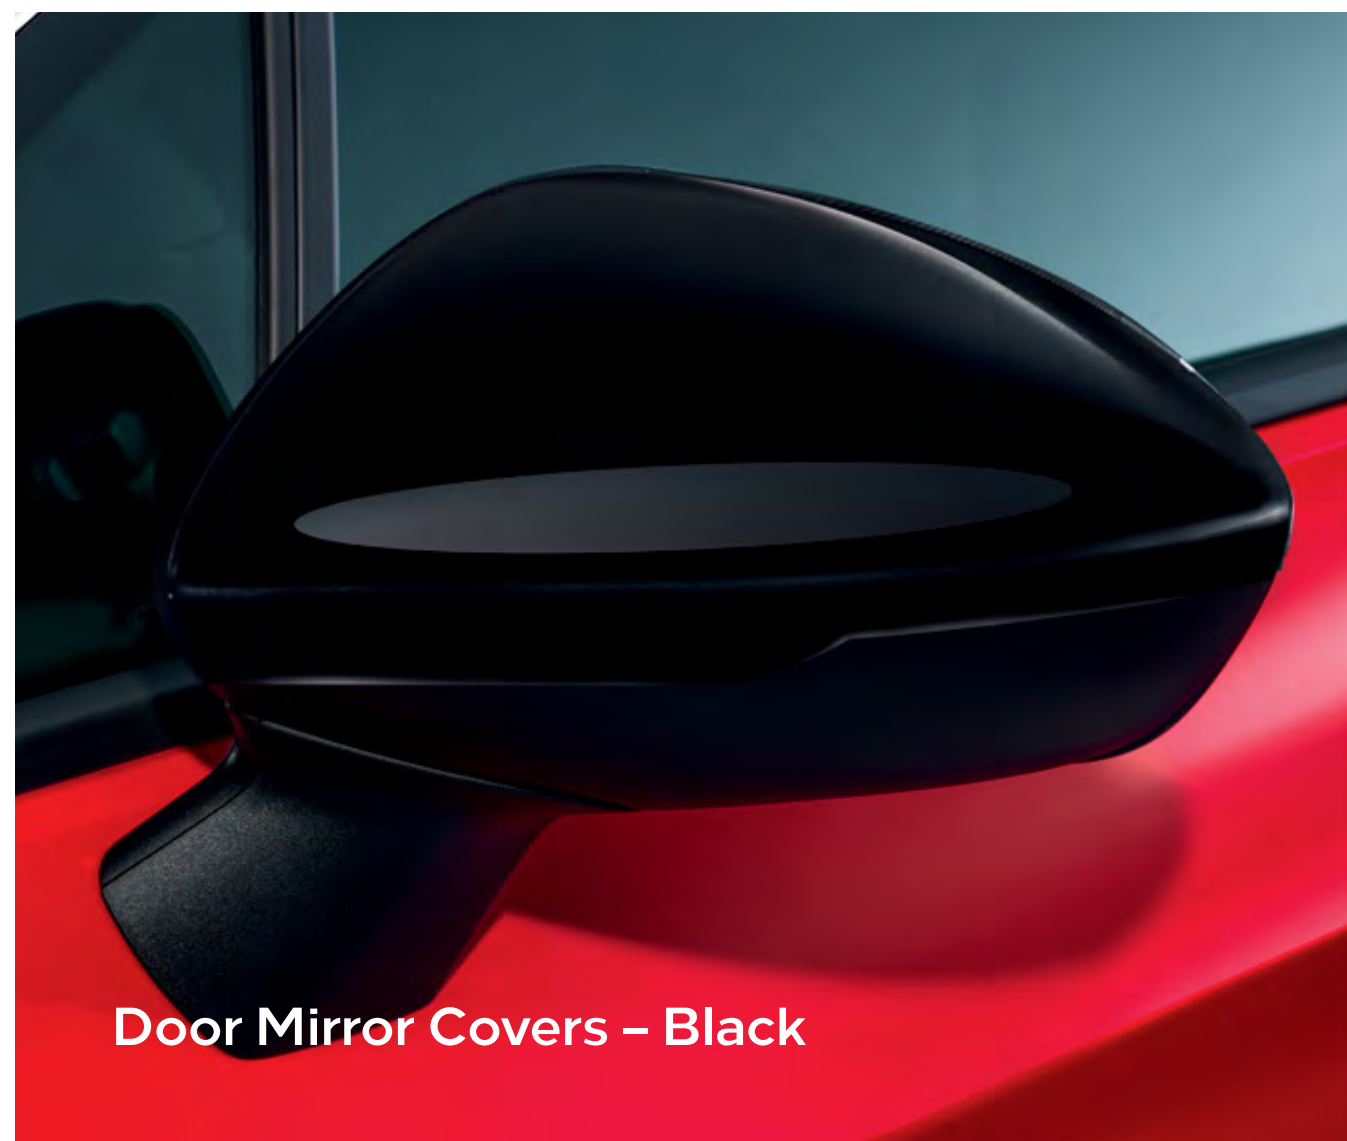

Illuminated Door Sills

Stainless Steel Door Sills

Roof Base Carrier

Splash Guards

Door Mirror Covers – Black

Rear Bumper Protection Foil

Exterior

Roof Base Carrier