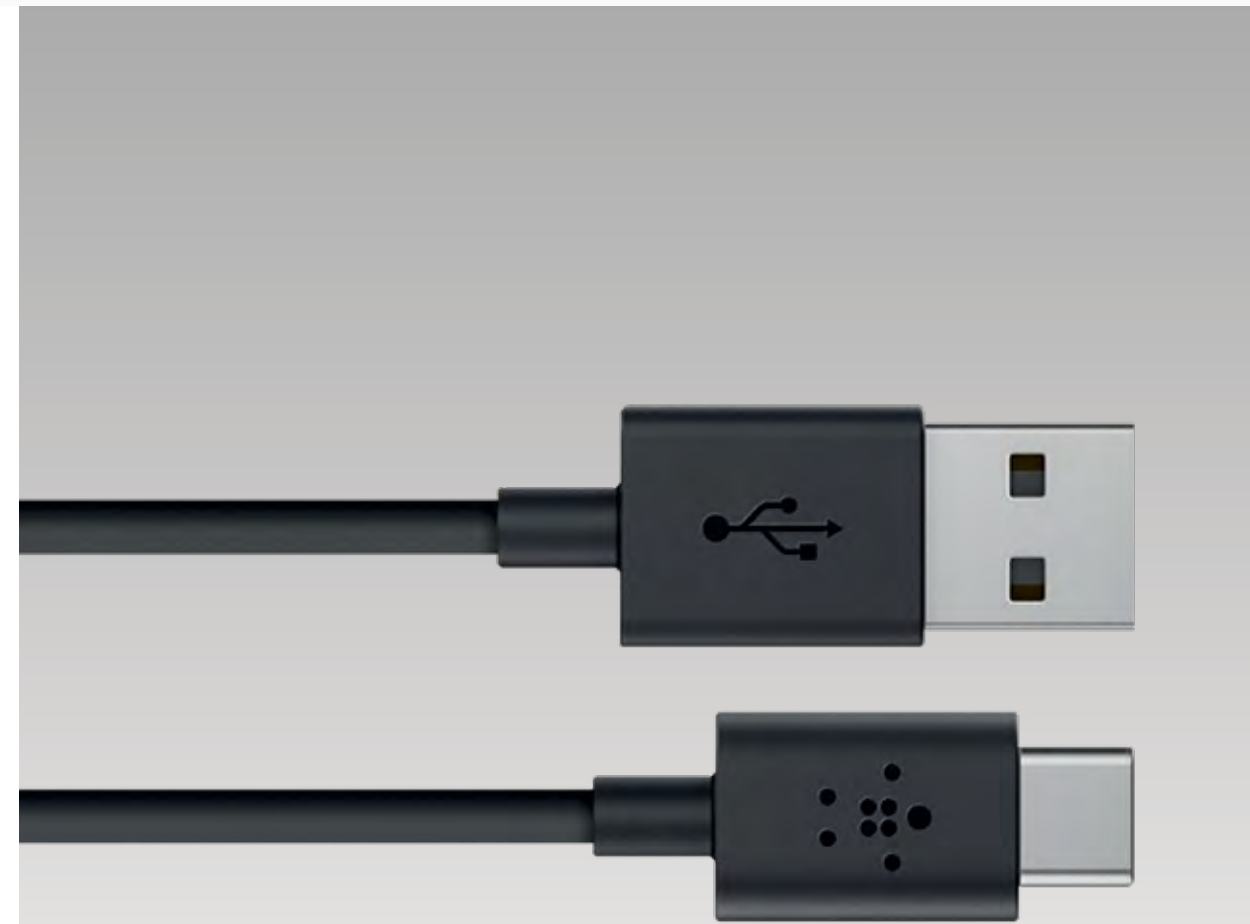

Adjustable mount compatible with 6-inch devices.

Part No. UKNMBAVM

Universal Car Charger with Lightning Cable

Charge and sync your device.

Part No. UKNMBLCK

Universal Car Cup Phone Mount

Adjustable cup holder mount compatible with 6-inch devices.

Part No. UKNMBCHM

Road Rockstar

4-Port Car Charger with extending USB hub.

Part No. UKNMBRRS

Universal Car Charger with USB-C Cable

Charge your USB-C device.

Part No. UKNMBTCK

Universal Car Charger with Micro-USB

USB-C Charge/Sync Cable

Lightning to USB Cable

Micro-USB Charge/Sync Cable

2-Port Universal Car Charger

Universal Car Charger with Micro-USB

Charge your device rapidly and safely.

Part No. UKNMBMCK

USB-C Charge/Sync Cable