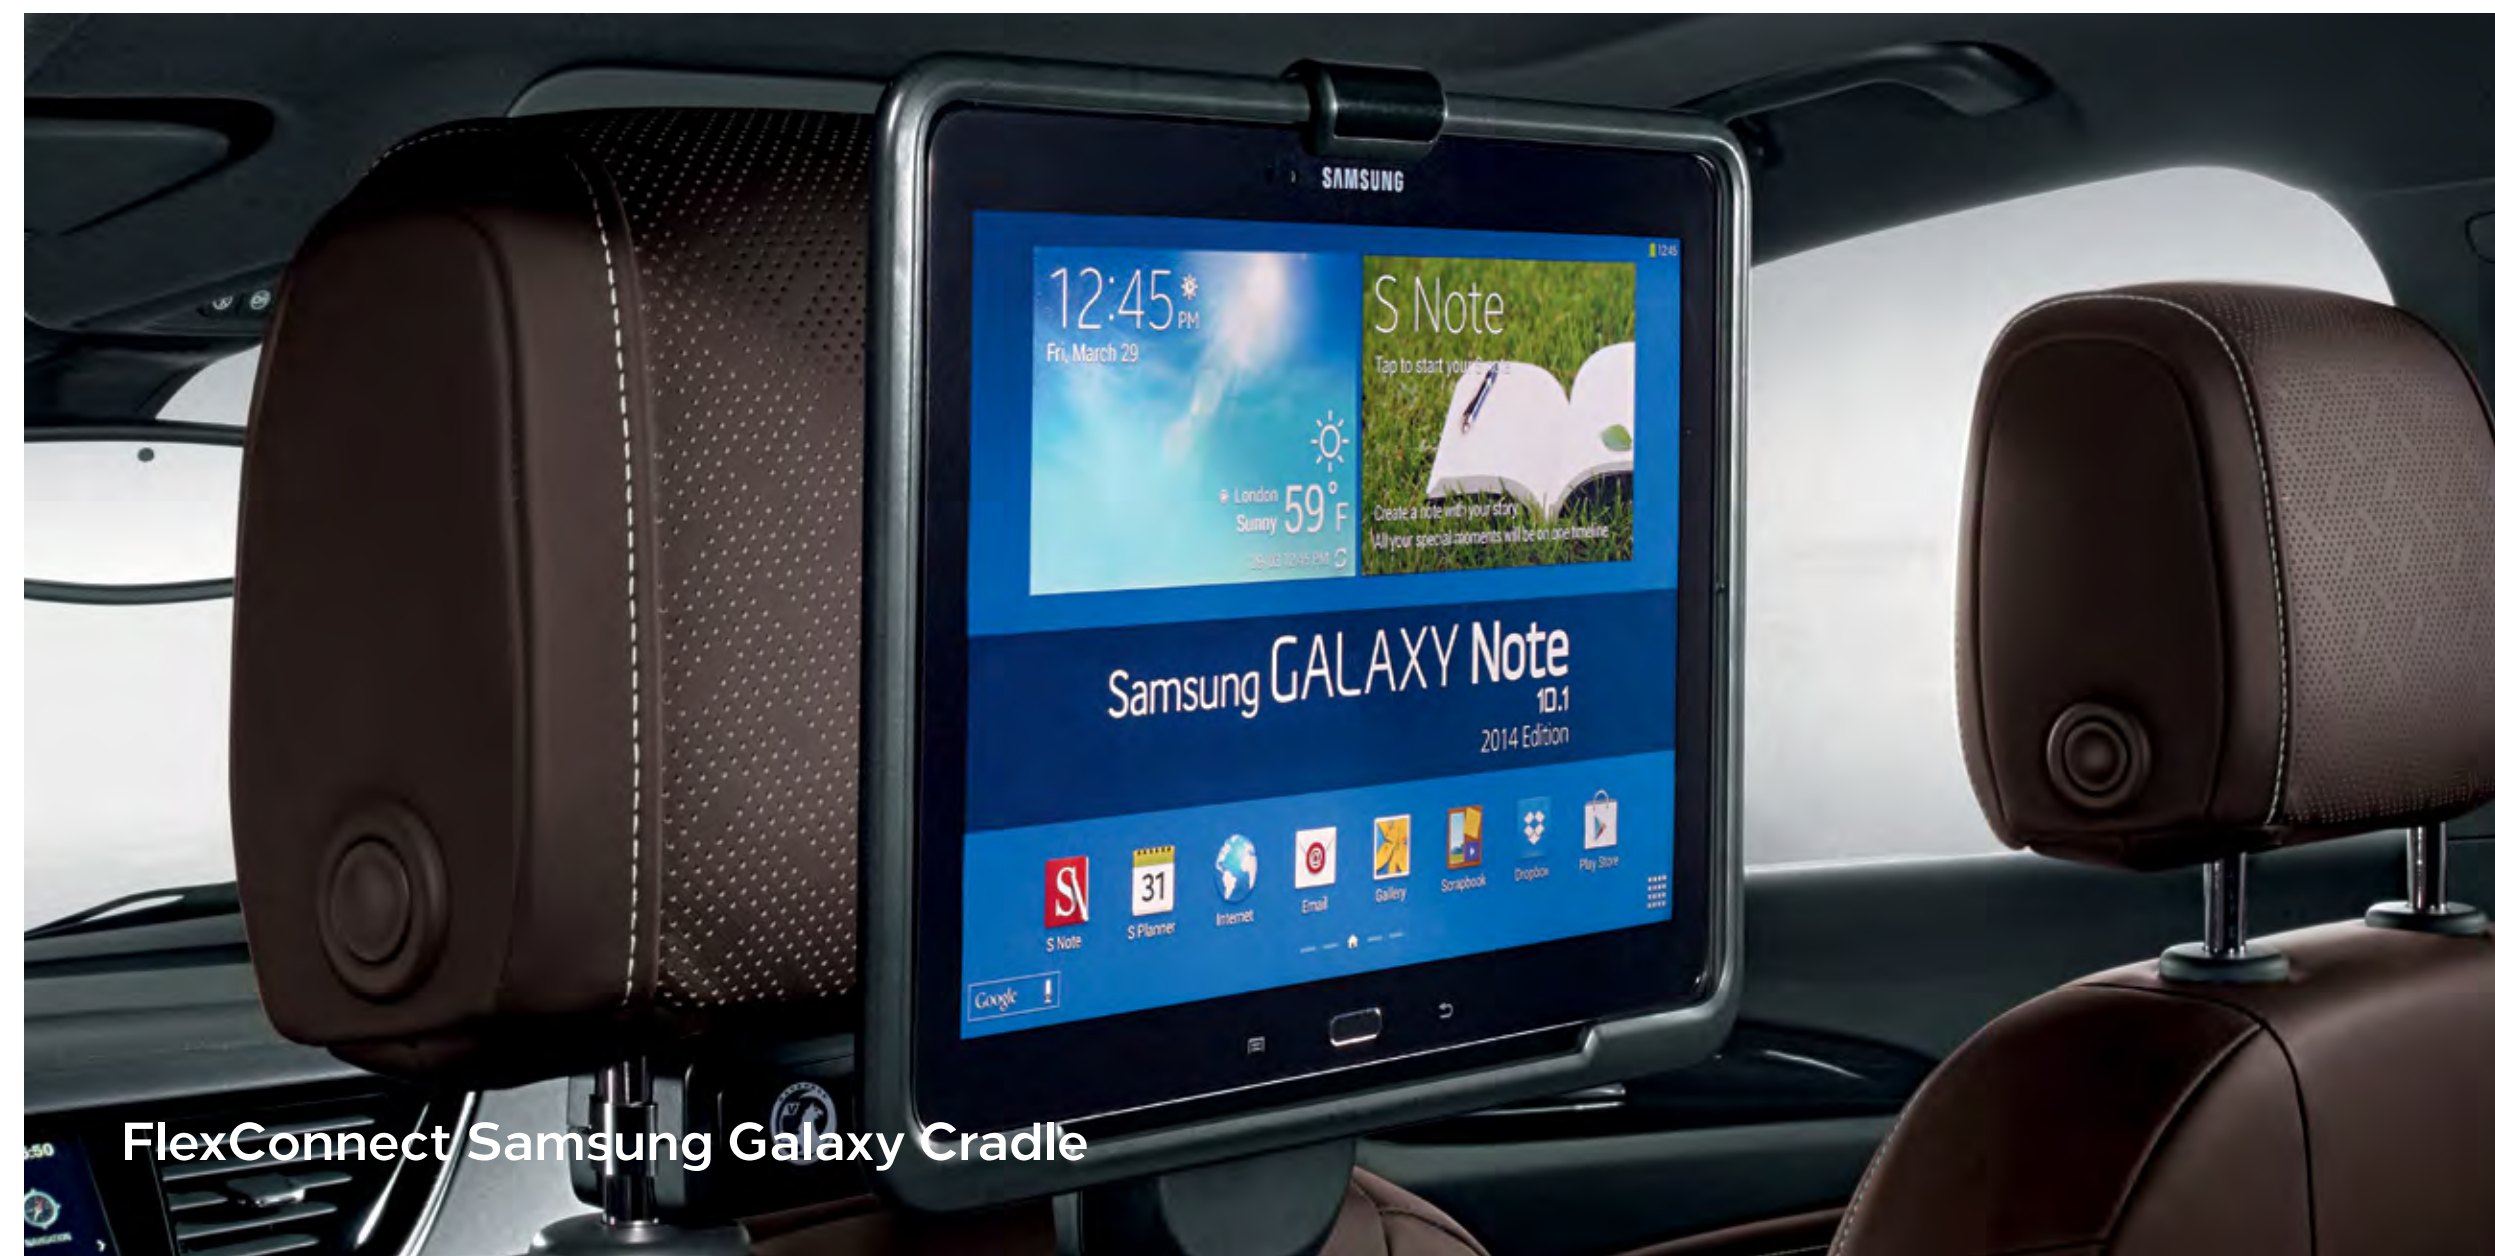

FlexConnect Coat Hanger

FlexConnect Folding Table

FlexConnect iPad Cradle

FlexConnect iPad Air Cradle

FlexConnect iPad Mini Cradle

FlexConnect Samsung Galaxy Cradle

FlexConnect Range

A range of tablet cradles, fully adjustable for watching films, reading and typing. Simply detach from the bracket to take your device with you in the holder.