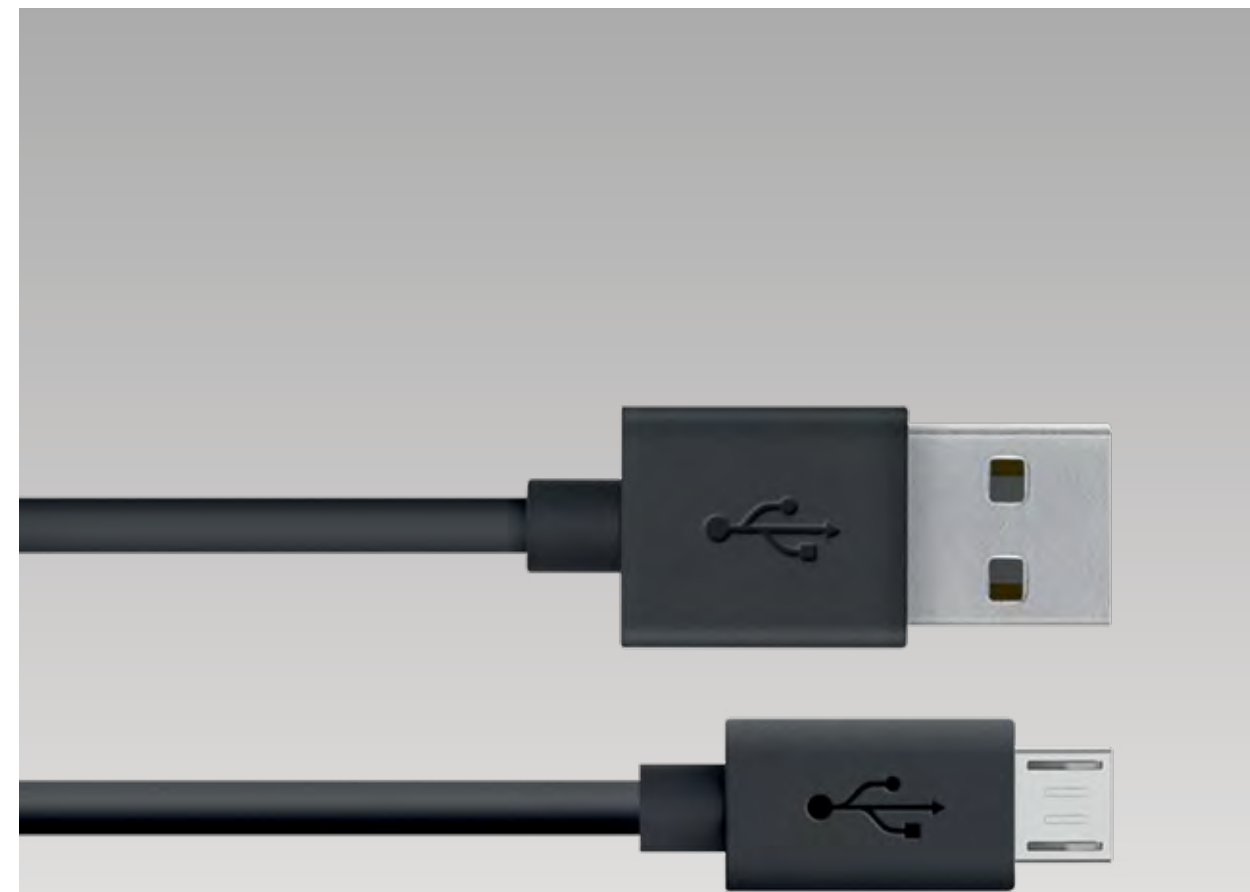

**Universal Car Cup Phone Mount**

Adjustable cup holder mount compatible with 6-inch devices.

Part No. UKNMBCHM

**Road Rockstar**

4-Port Car Charger with extending USB hub.

Part No. UKNMBRRS

**Universal Car Charger with USB-C Cable**

Charge your USB-C device.

Part No. UKNMBTCK

**All-new Mokka**

**Universal Car Charger with Micro-USB**

**USB-C Charge/Sync Cable**

**Lightning to USB Cable**

**Micro-USB Charge/Sync Cable**

**2-Port Universal Car Charger**