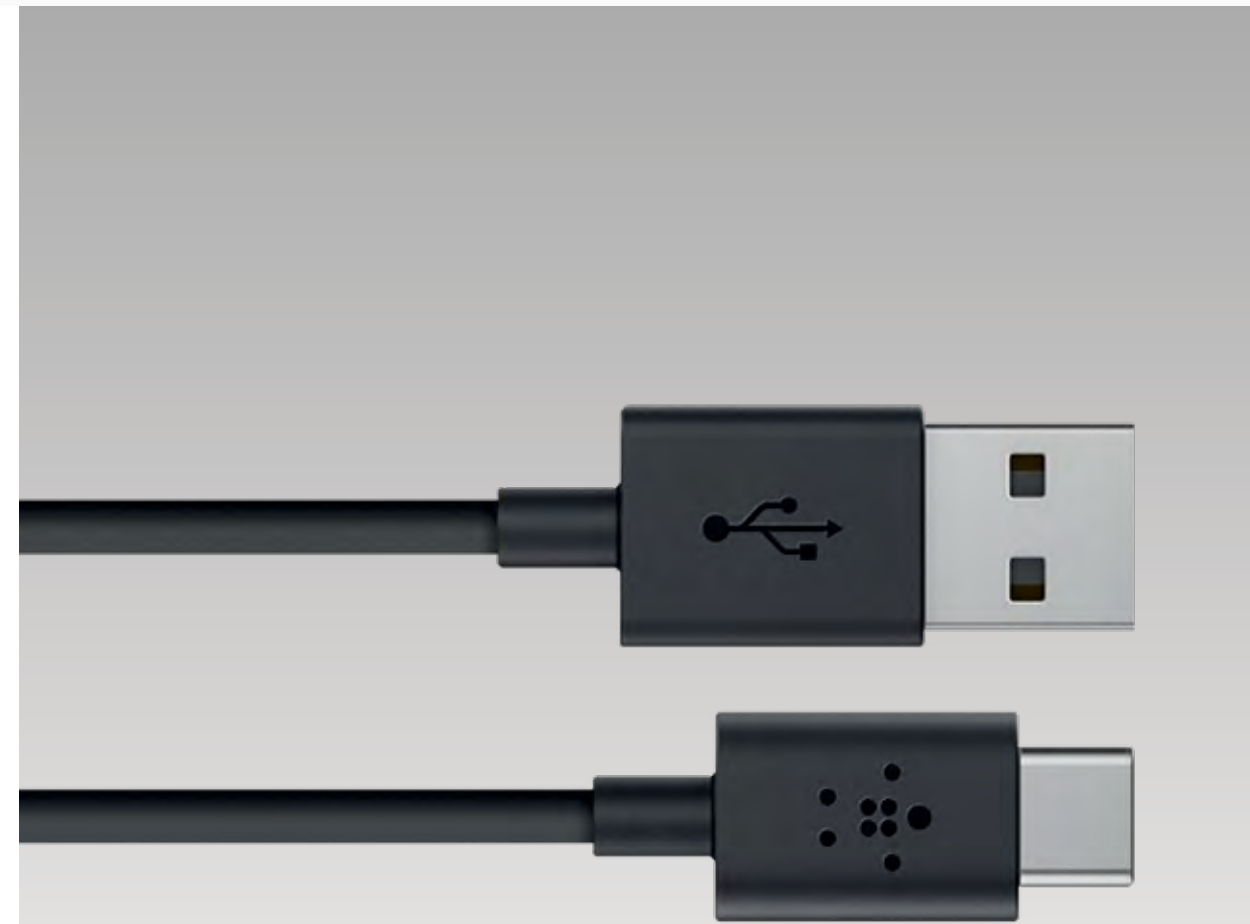

**Universal Car Cup Phone Mount**

Adjustable cup holder mount compatible with 6-inch devices.

Part No. UKNMBCHM

**Road Rockstar**

4-Port Car Charger with extending USB hub.

Part No. UKNMBRRS

**Universal Car Charger with USB-C Cable**

Charge your USB-C device.

Part No. UKNMBTCK

**All-new Mokka**

**Universal Car Charger with Micro-USB**

**USB-C Charge/Sync Cable**

**Lightning to USB Cable**

**Micro-USB Charge/Sync Cable**

**2-Port Universal Car Charger**

**Universal Car Charger with Micro-USB**

Charge your device rapidly and safely.

Part No. UKNMBMCK

**USB-C Charge/Sync Cable**

Charge and sync your device.

Part No. UKNMBTCB

**Lightning to USB Cable**

Charge and sync your device.