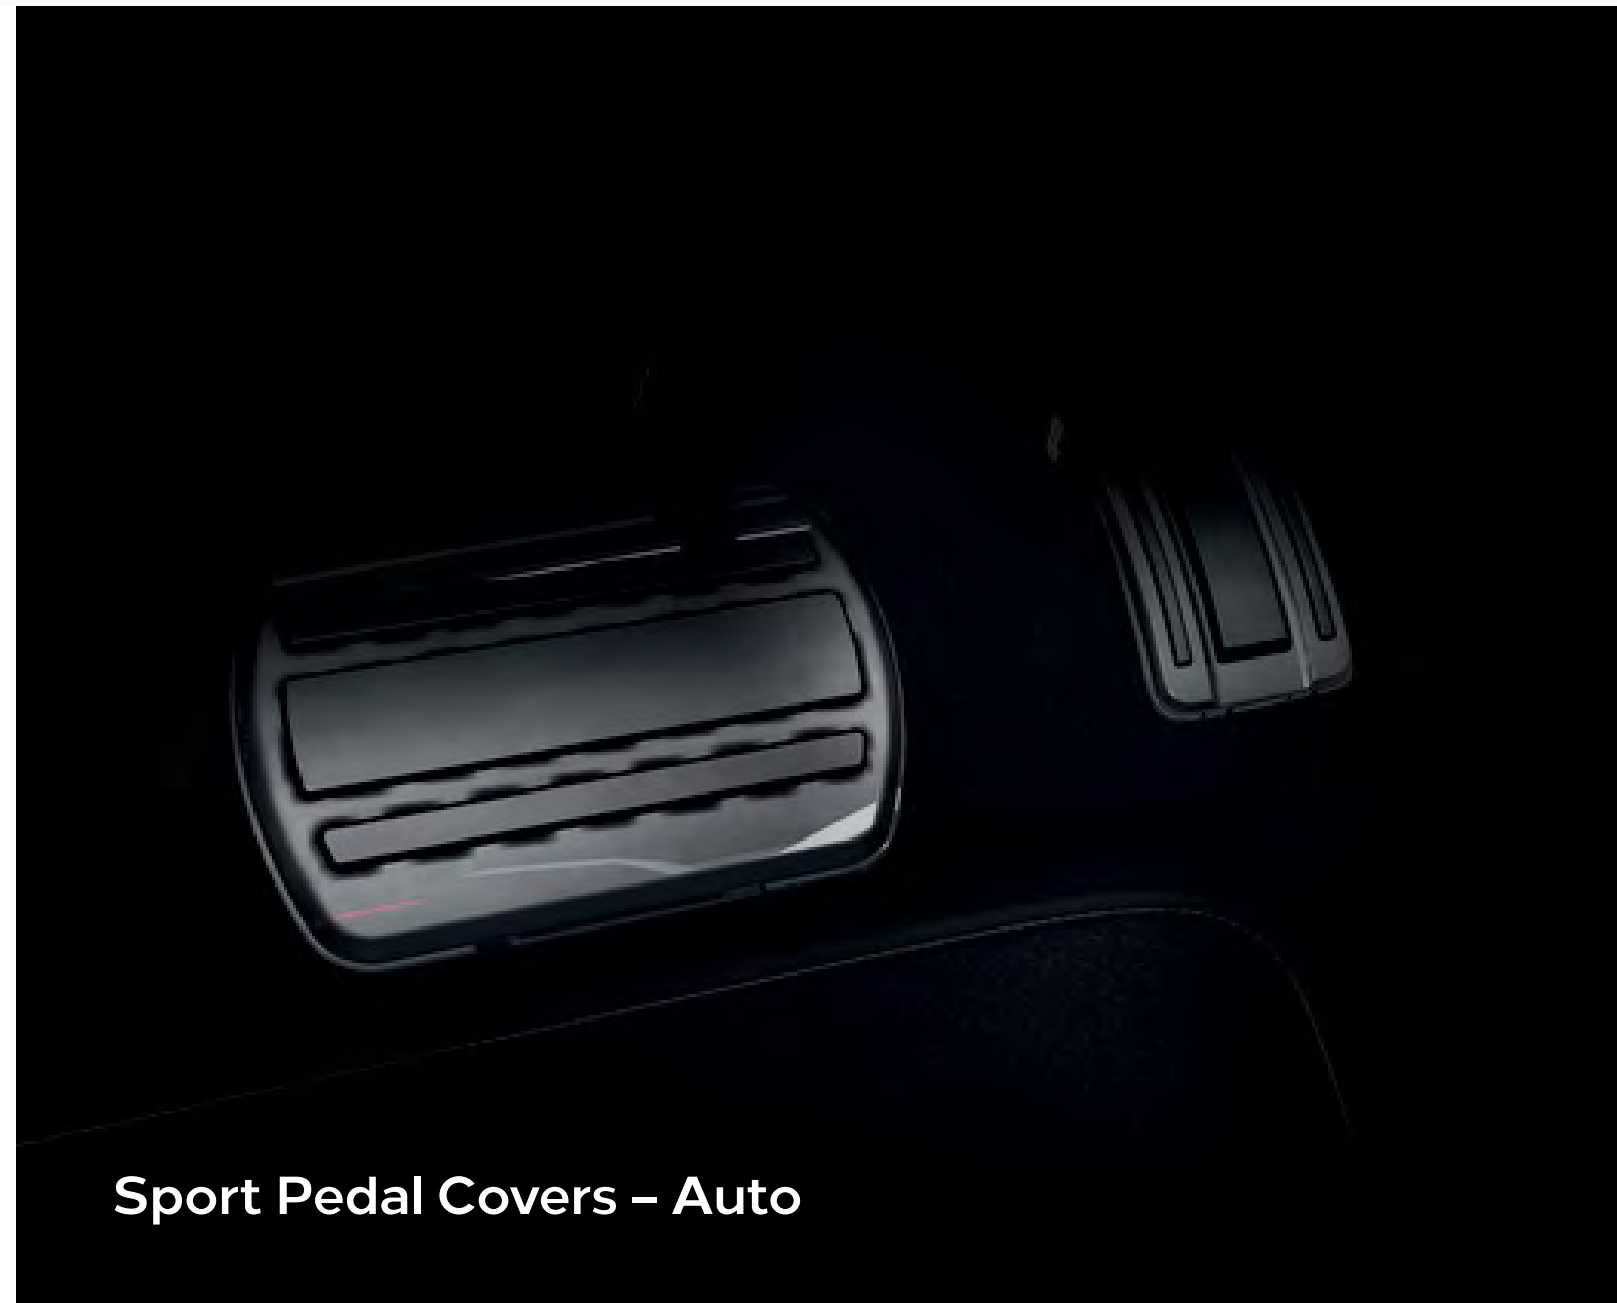

Interior Styling

Rear-View Mirror Cover

Interior rear-view mirror covers available in Red, Blue, White, Green and Orange. Only for vehicles with anti-dazzle mirrors.

Part No. 98361217PQ Red
98361217AV Blue
98361217WP White
98361217HU Green
98361217Z8 Orange

Sport Pedal Covers

Add an even more stylish and sporty look to your New Mokka's interior with the racing glitz of alloy pedal covers.

Auto

Part No. 1629067580

Manual

Part No. 1657850080