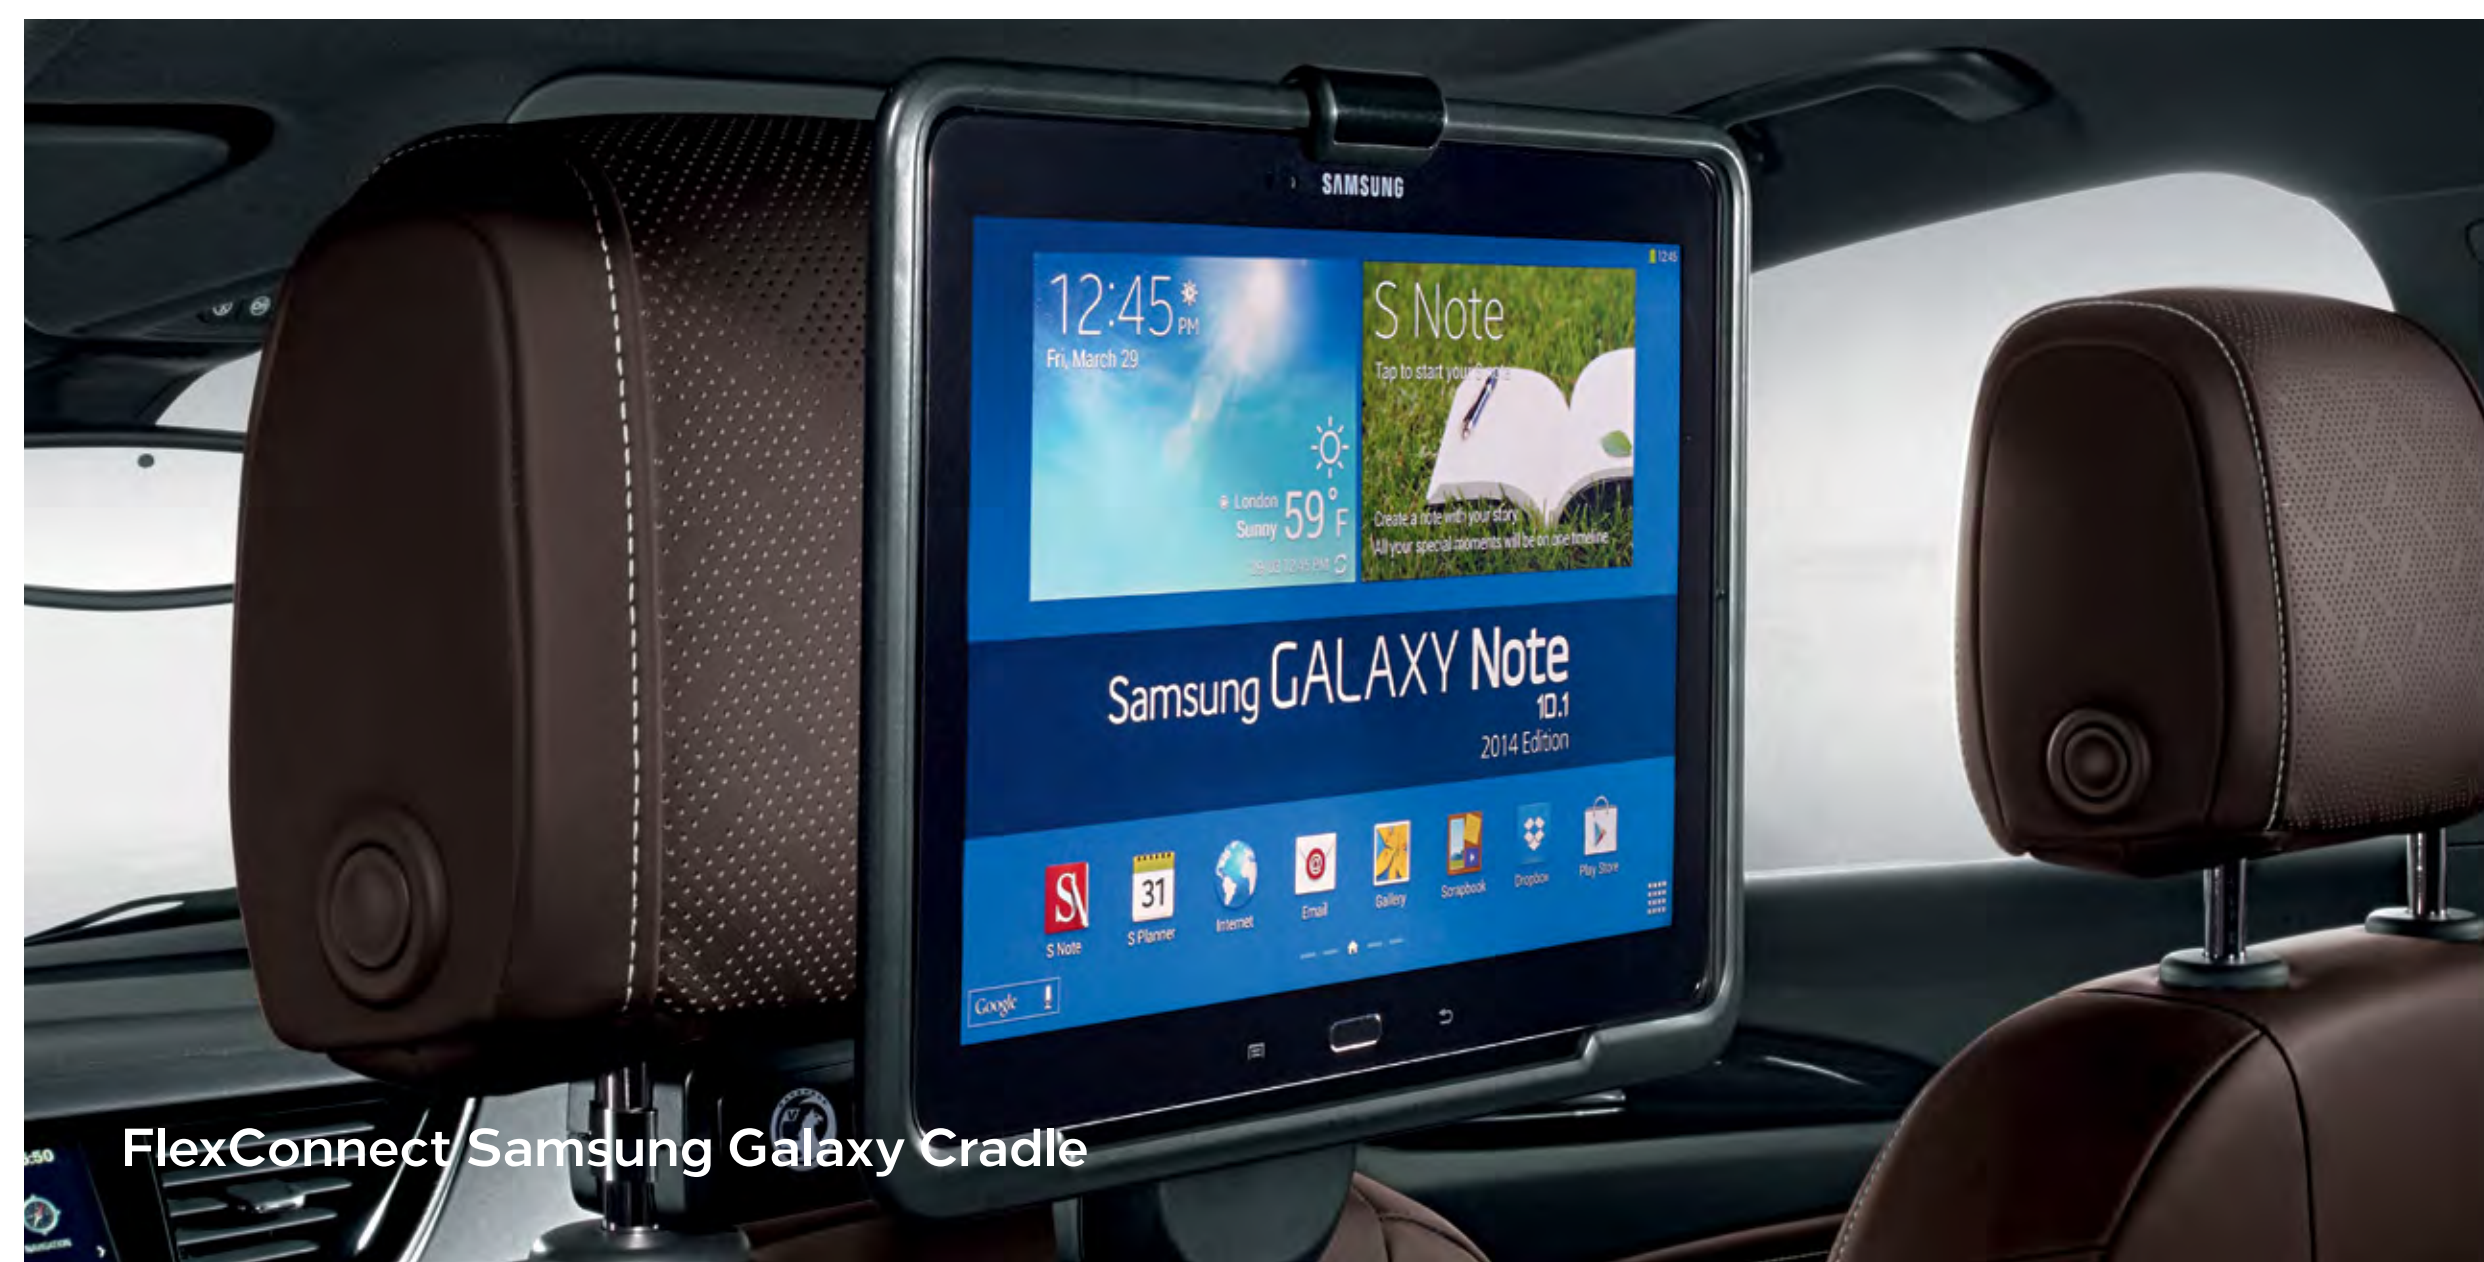

## All-new Mokka

FlexConnect iPad Cradle

FlexConnect iPad Air Cradle

FlexConnect iPad Mini Cradle

FlexConnect Samsung Galaxy Cradle

## FlexConnect Range

A range of tablet cradles, fully adjustable for watching films, reading and typing. Simply detach from the bracket to take your device with you in the holder.