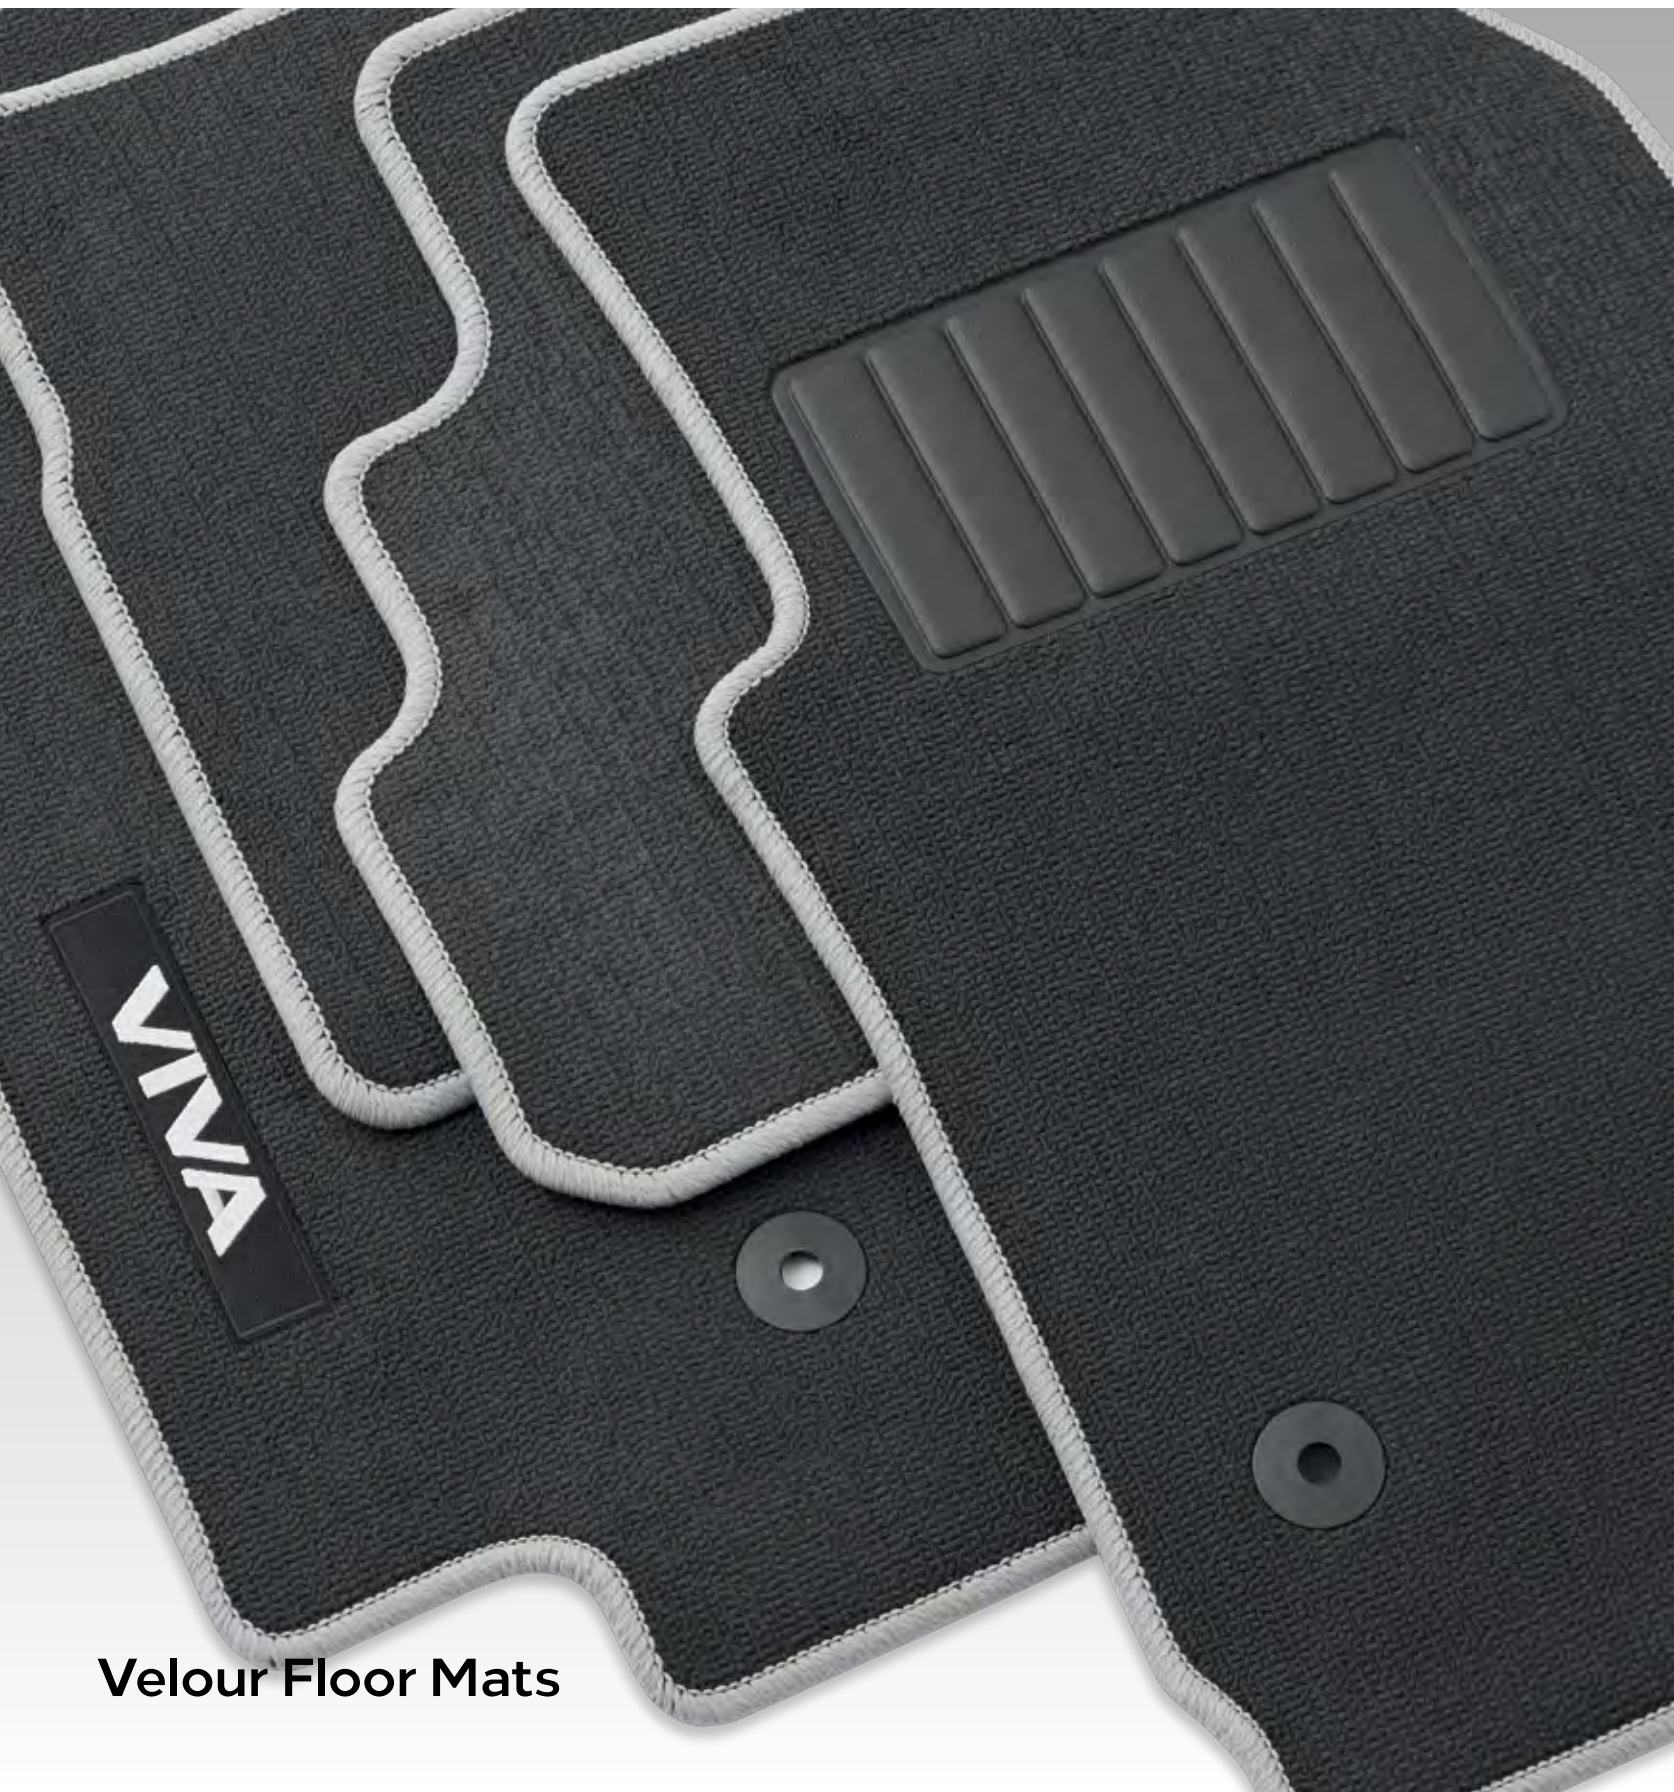

Carpet Floor Mats

Privacy Shades

Velour Floor Mats