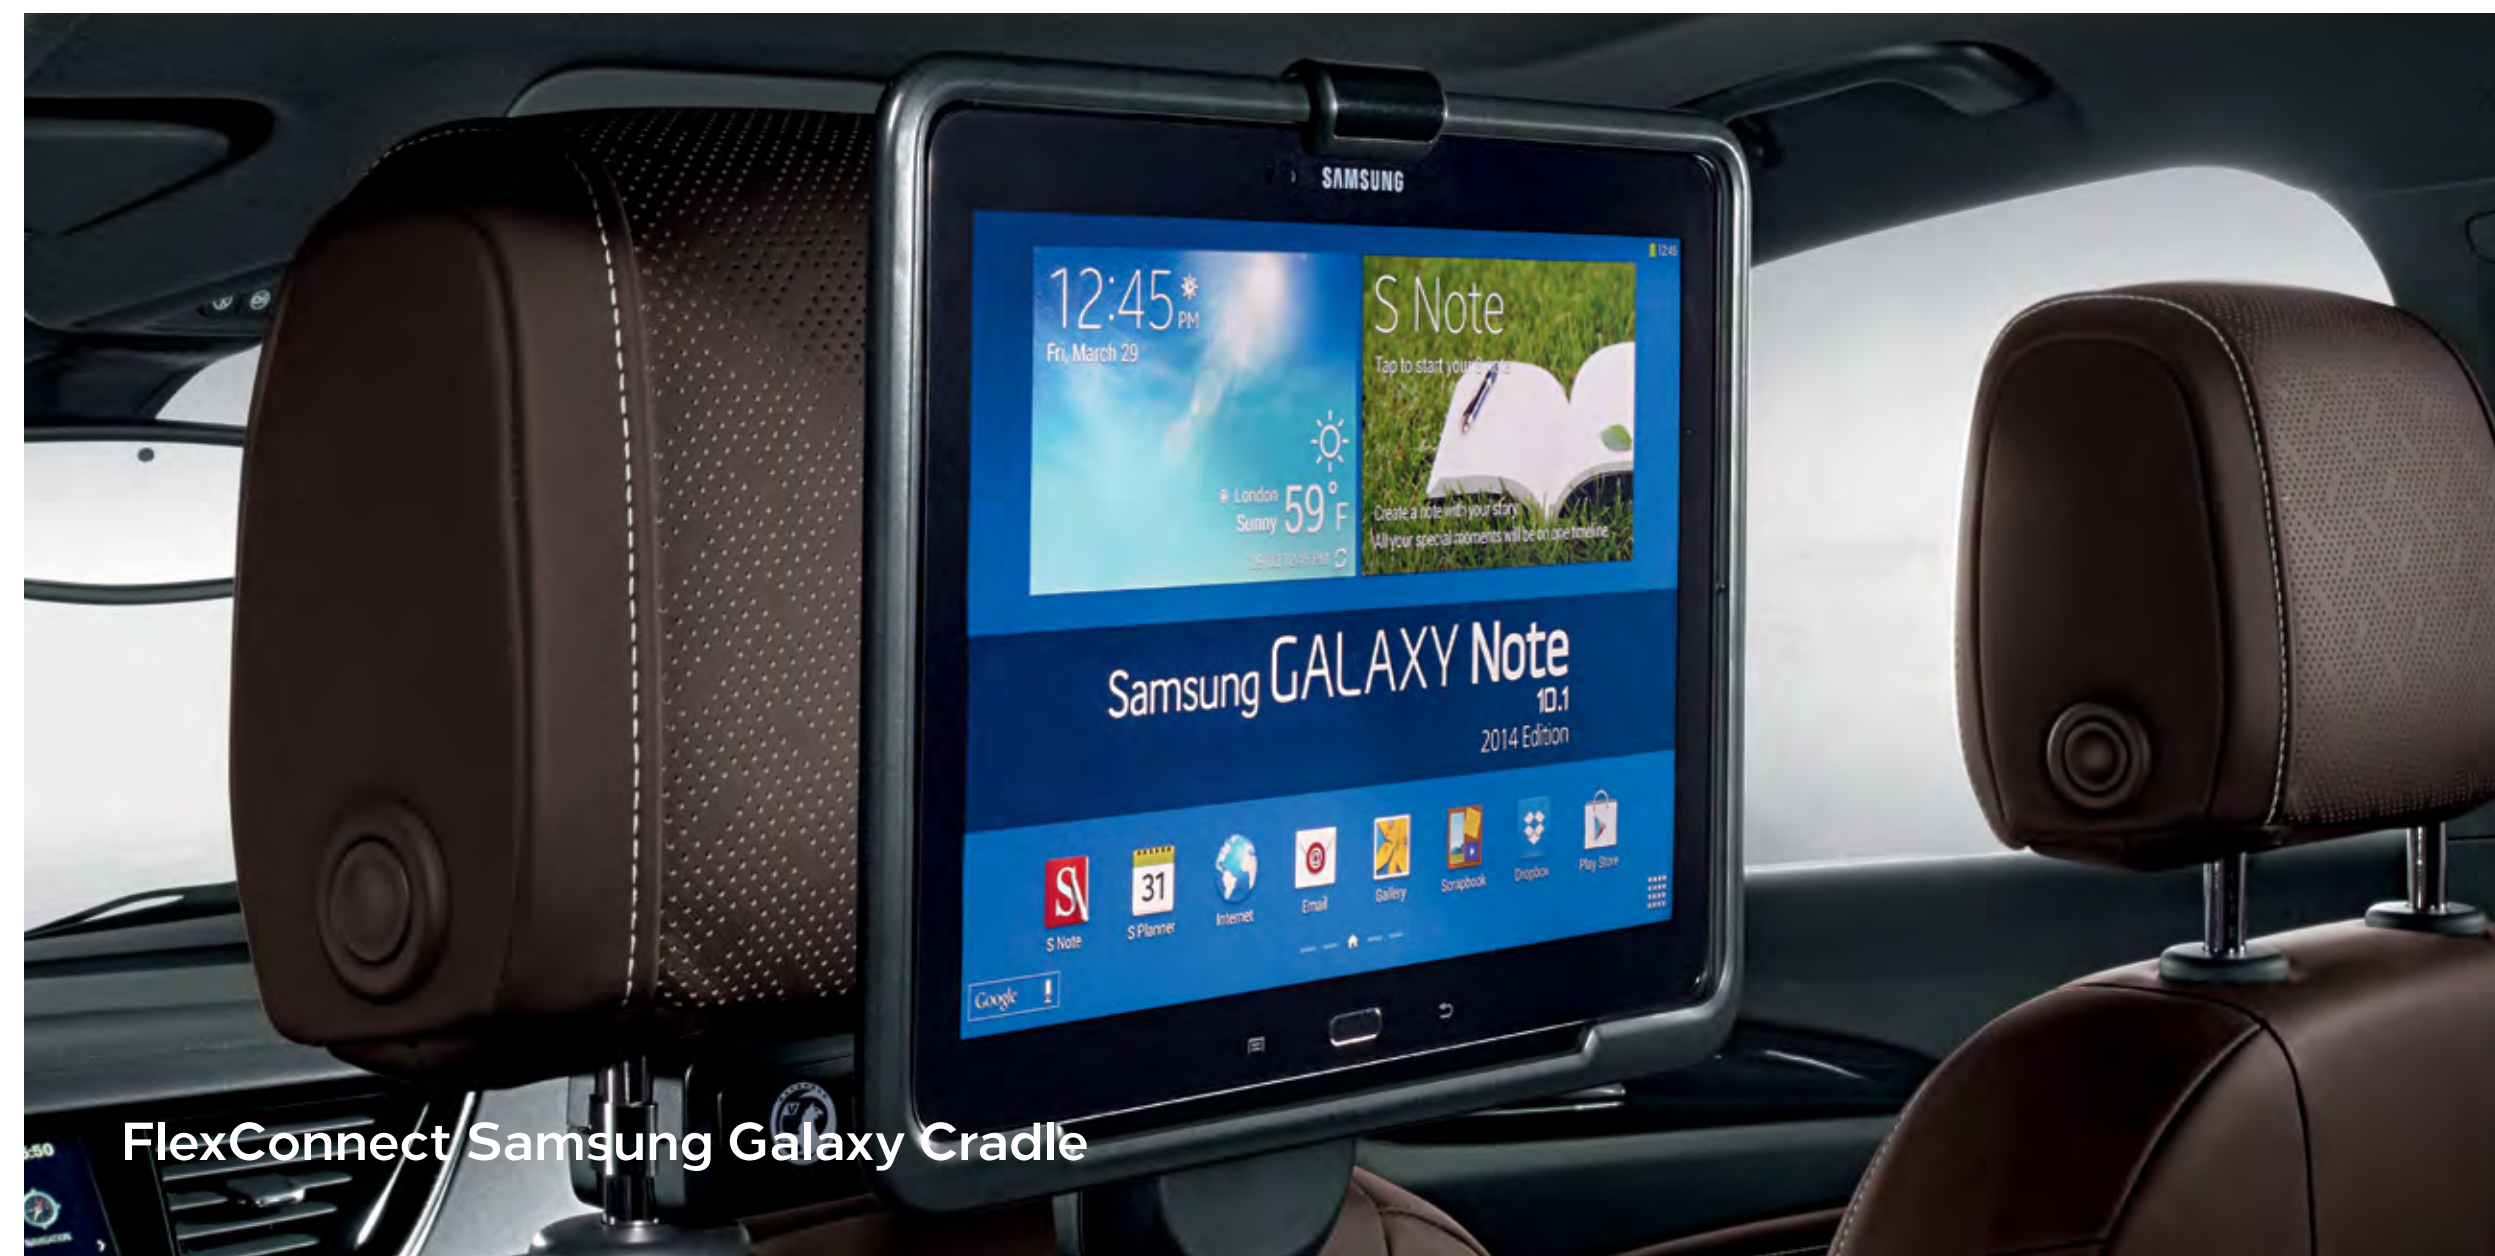

**Cup not included.

FlexConnect iPad Cradle

FlexConnect iPad Air Cradle

FlexConnect iPad Mini Cradle

FlexConnect Samsung Galaxy Cradle

FlexConnect Range

A range of tablet cradles, fully adjustable for watching films, reading and typing. Simply detach from the bracket to take your device with you in the holder.